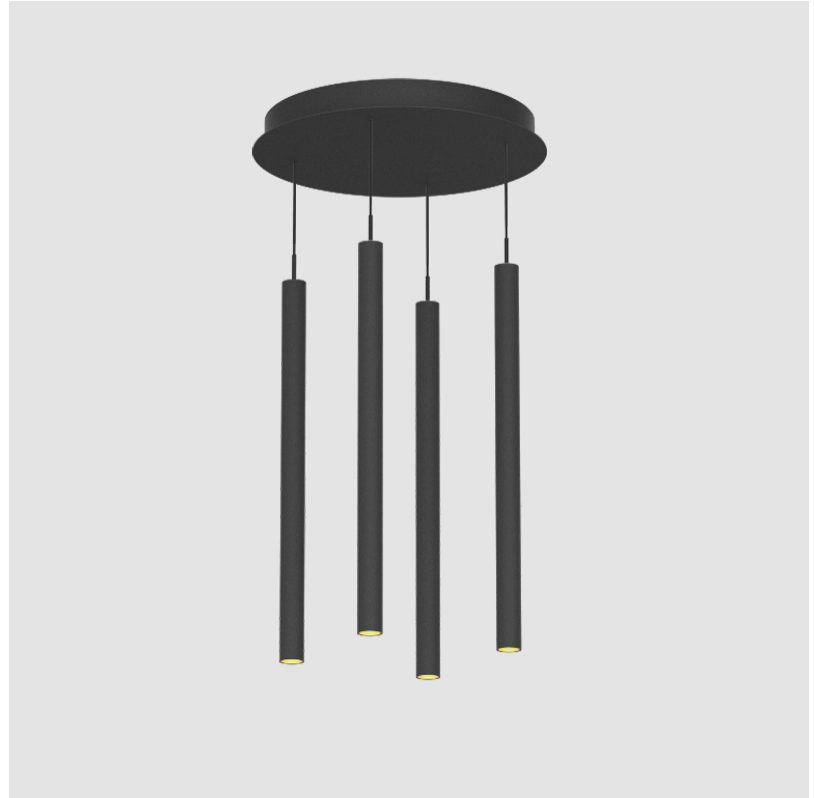

GENERAL

Series: G-Mini Round
Subseries: G-Mini Round Hangover
Brand: Prolight
Division: Architectural
Mounting Type: Suspension
Mounting Location: Ceiling
Subcategory: Spots

PHYSICAL

Shape: Cylinder
Diameter (mm): 347
Diameter (in): 13 11/16
Height (mm): 450
Height (in): 17 11/16
Light Distribution: Direct
Fixture Finish: SSR / BKV / CWI / CRY / HAB / UFT / ITA / RUA / FTG / MYG / LOD / PUS / FRO / FUP / KIA / POP / BLS / SPG / MEY / GOH / GUM / CHC / COM / ABZ / JAG / OBR / MOS / ROR
Accent Finish: NOF / COP / MIR / SSS
Fixture Material: Extruded Aluminum / Steel
Cable Details: 2,000mm/78 3/4" / 4,000mm/157 1/2" - Cable, Black, Green, Orange, Red, White

ELECTRICAL

Lamp Type: LED (Zhaga Standard)
Input Wattage (W): 26
Total Output Wattage (W): 23.7
Dimming: Tri-Mode (Non-Dimming and Phase Dimming (120Vac only) and 0-10V Dimming)
Driver Included: Yes
Driver Location: Integrated
Driver Type: Constant Current - Universal
Driver Class: Class 2
Input Voltage (V): 120 - 277

LED

Color Temperature (°K): 2700 / 3000 / 3500 / 4000
Max. Delivered Lumen (lm): 1614 / 1709 / 1804 / 1852
Nominal Lumen (lm): 1840 / 1949 / 2057 / 2112
CRI: >90 CRI
Lamp Life (hrs): 50000

OPTICAL

Beam Angle: 20 / 26 / 56

RATINGS AND CERTIFICATIONS

Certified By: Certified for North American Standards
IP rating: IP20